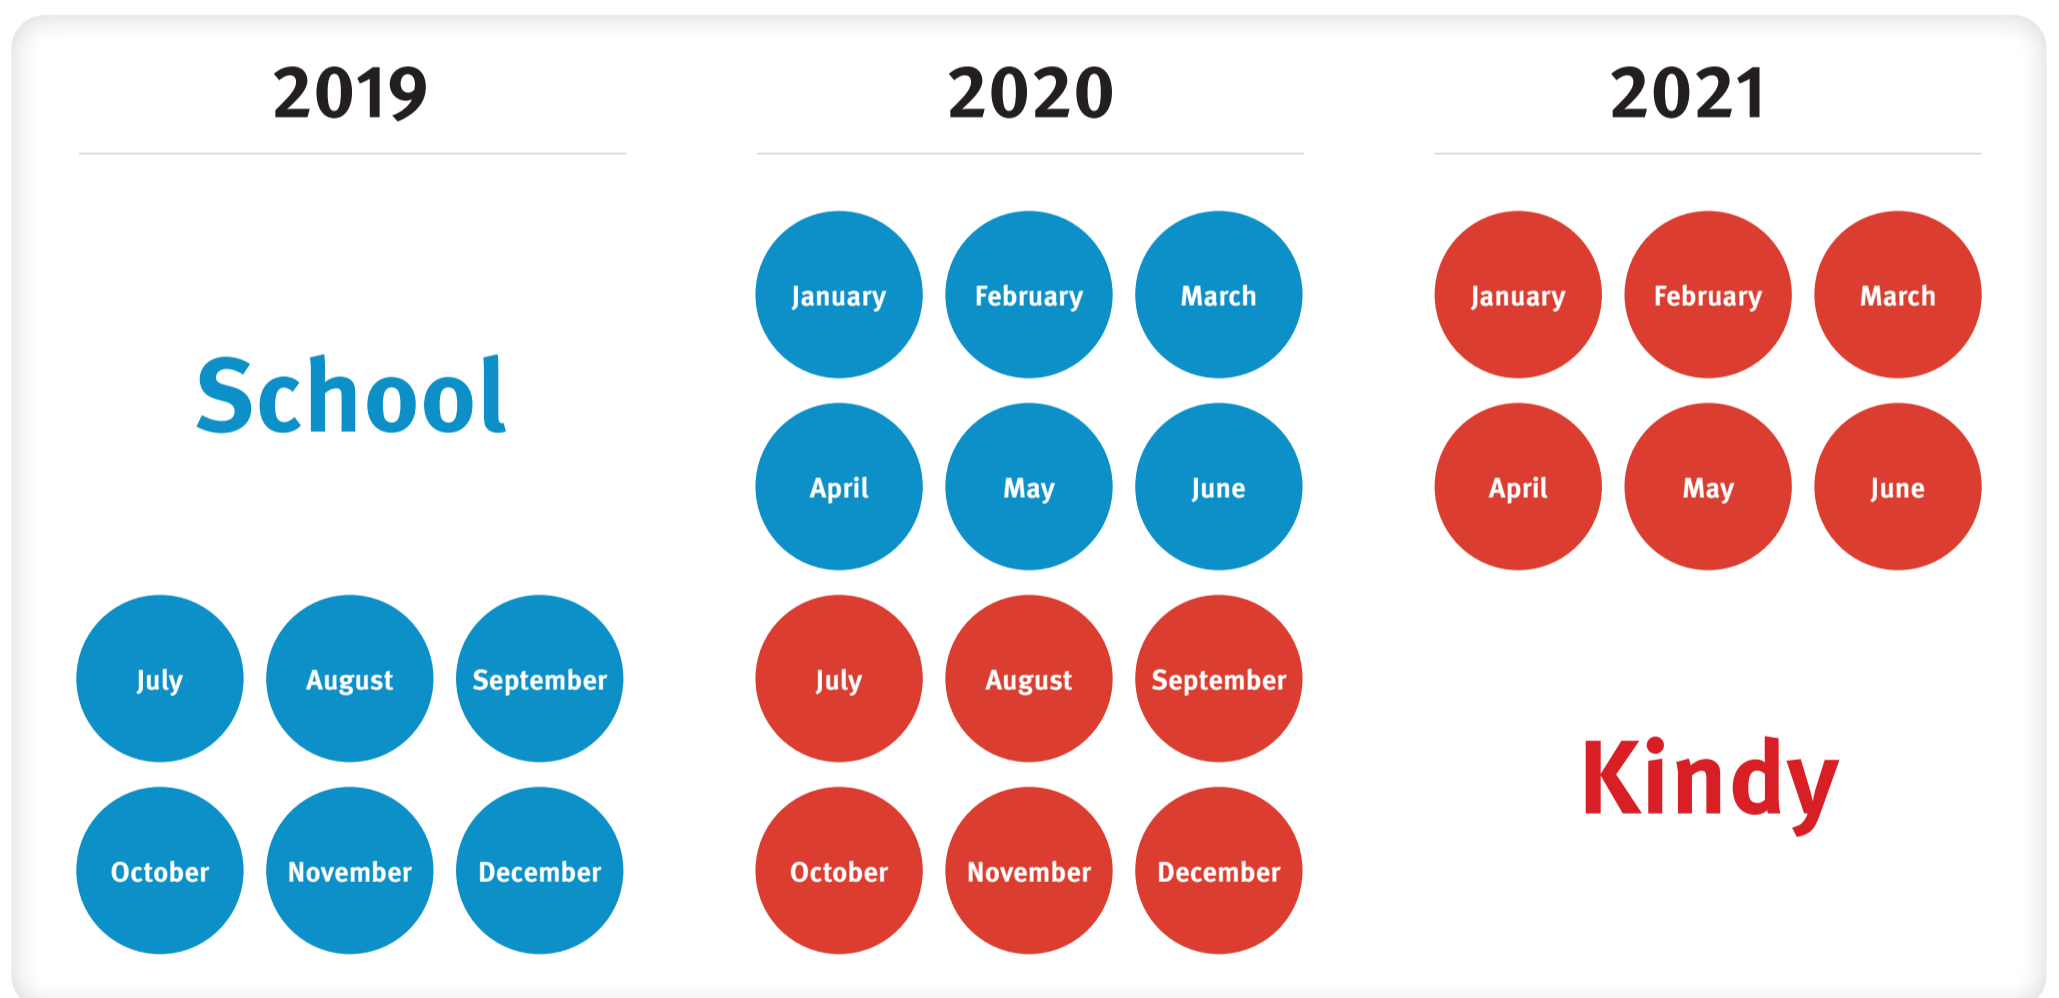

Does my child start kindy or school in 2025?

Born in blue, school is for you.
Born in red, it's kindy instead.

You can also use the kindy calculator
to see when your child starts kindy or school.
www.qld.gov.au/KindyAgeCalculator