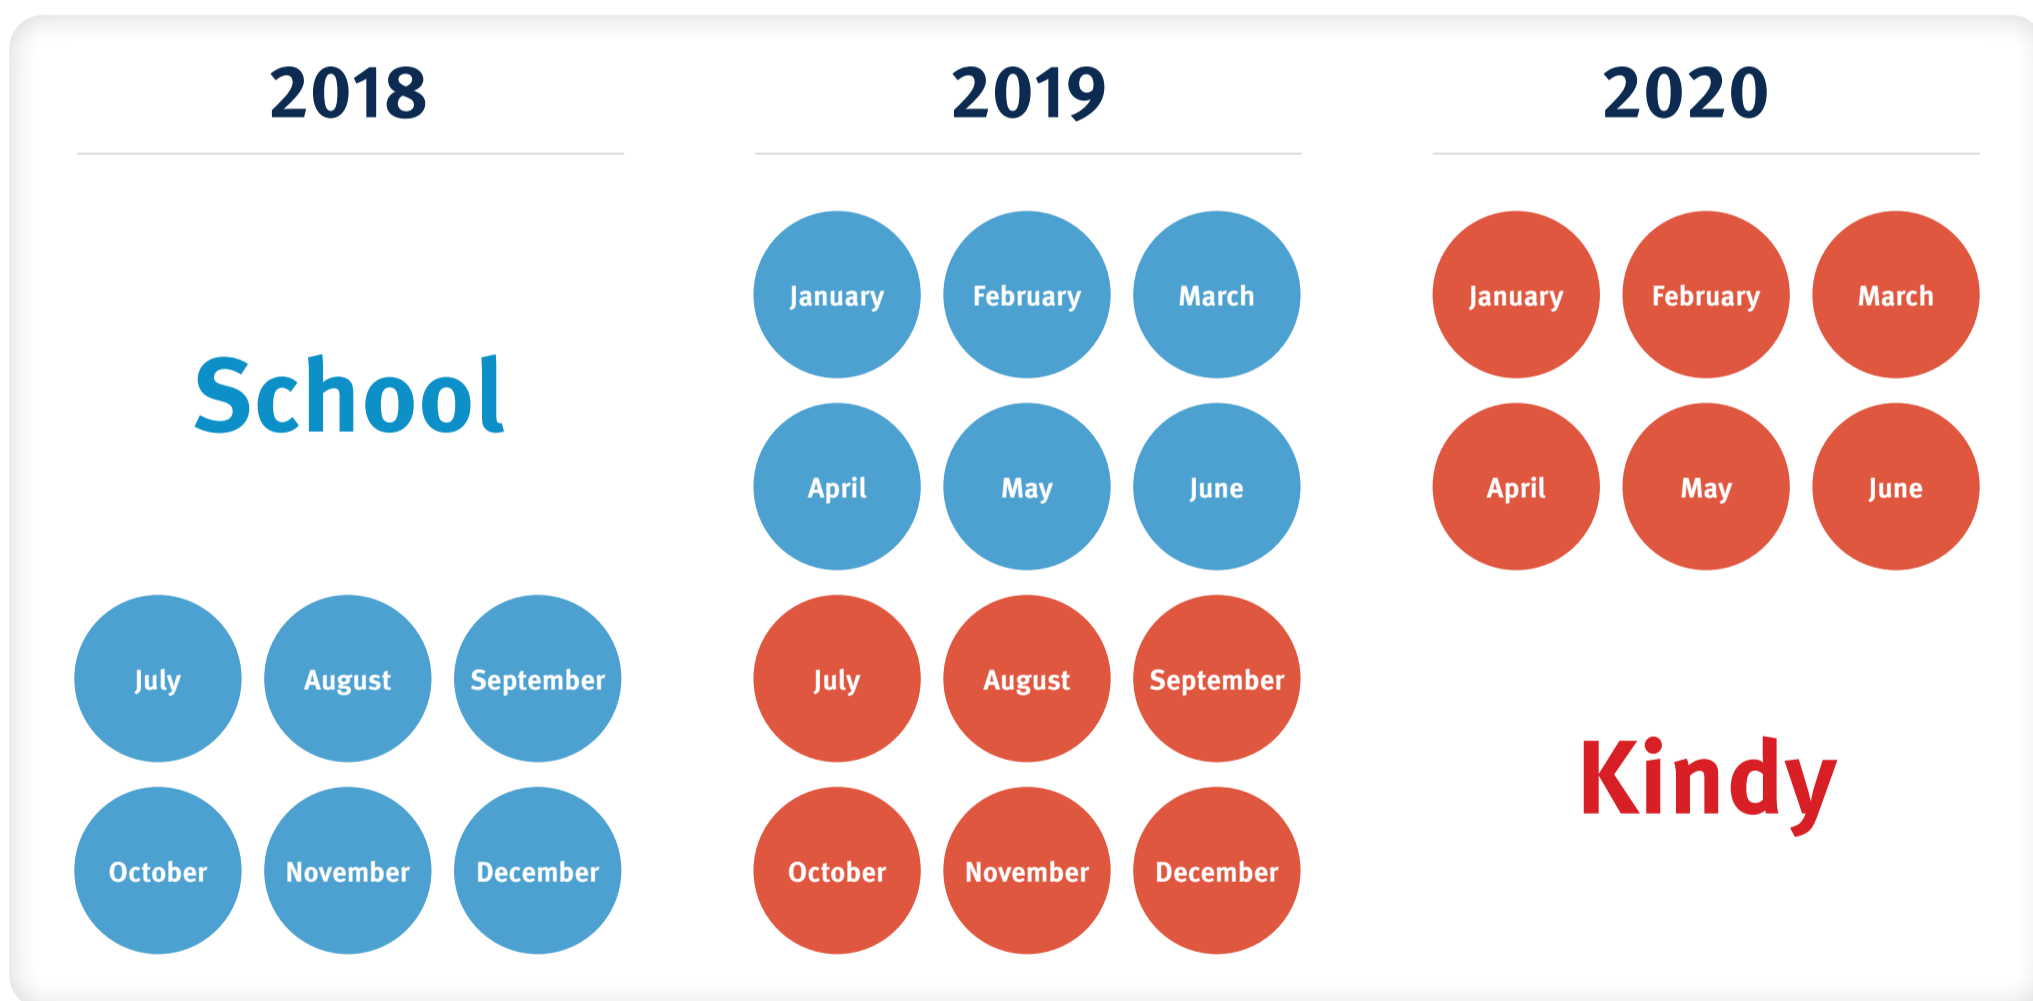

Does my child start kindy or school in 2024?

Born in blue, school is for you.
Born in red, it's kindy instead.

Contact _____ on _____ for more information

You can also use the kindy calculator to see when your child starts kindy or school.
www.qld.gov.au/kindycalculator