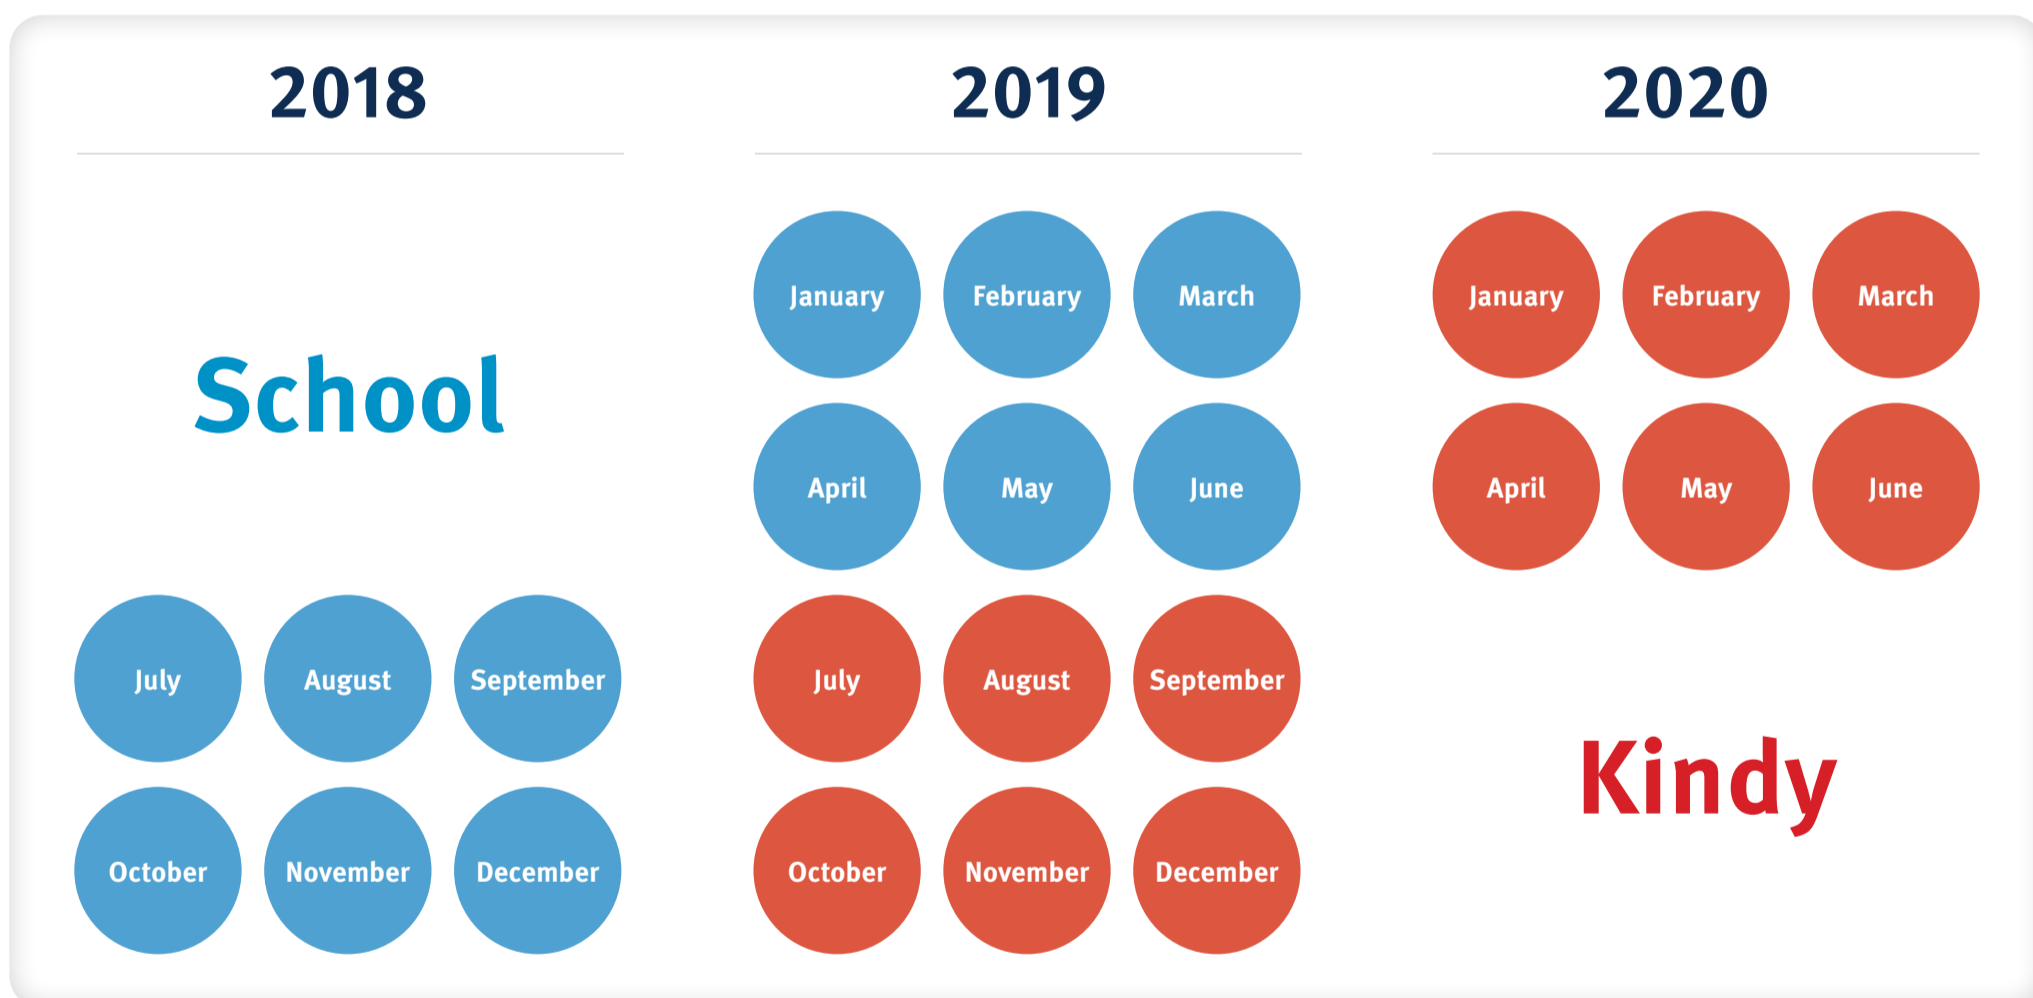

State Delivered Kindergarten

Does my child start kindy or school in 2024?

Born in blue, school is for you.
Born in red, it's kindy instead.

Contact _____ on _____ for more information

You can also use the kindy calculator to see when your child starts kindy or school.